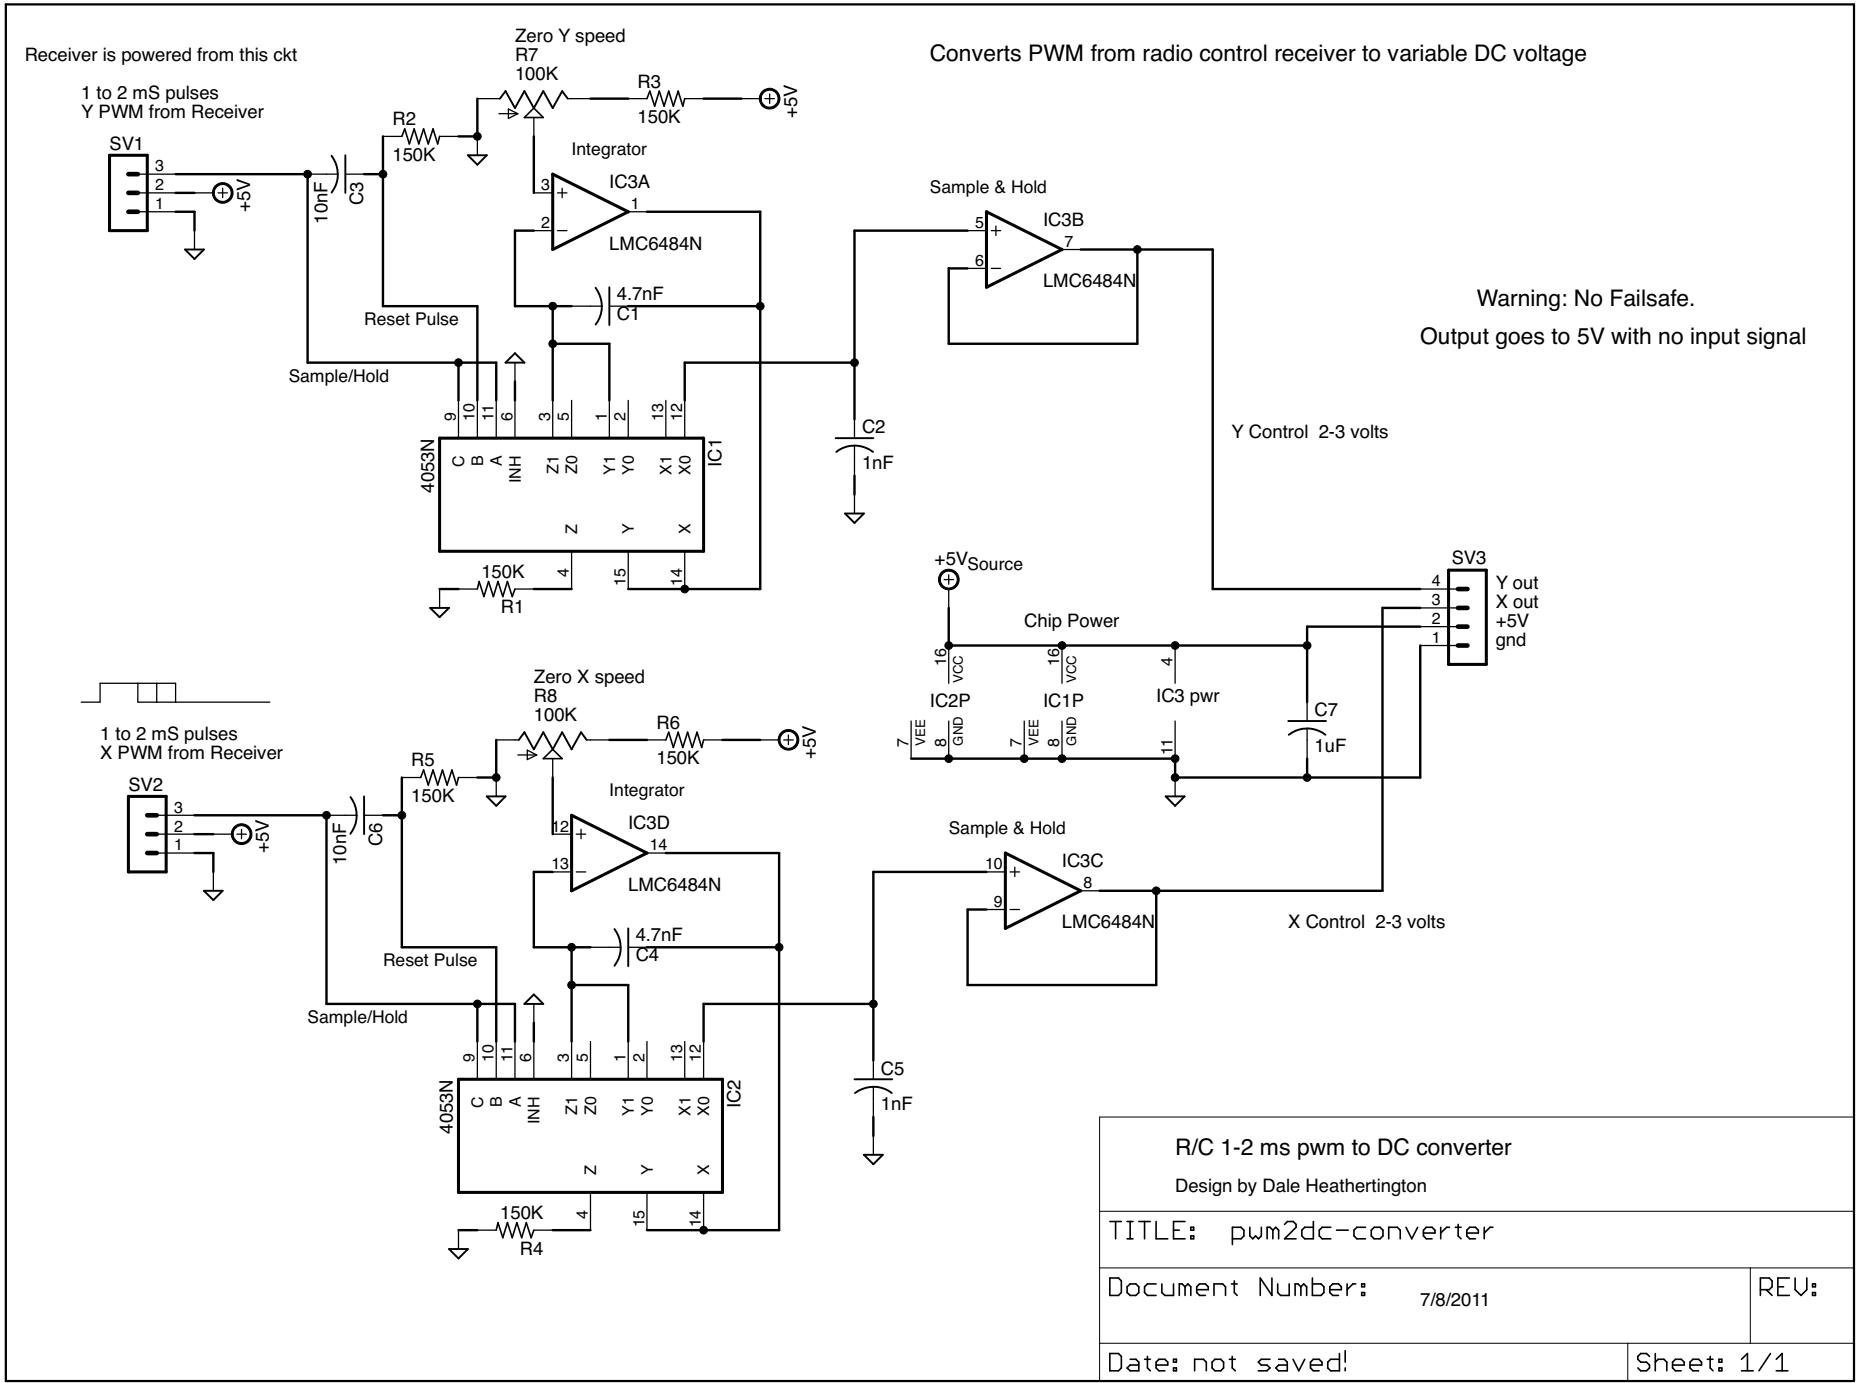

R/C 1-2 ms pwm to DC converter	
Design by Dale Heatherington	
TITLE: pwm2dc-converter	
Document Number: 7/8/2011	REV:
Date: not saved!	Sheet: 1/1

This work is licensed under the Creative Commons Attribution-ShareAlike 3.0 Unported License. To view a copy of this license, visit <http://creativecommons.org/licenses/by-sa/3.0/> or send a letter to Creative Commons, 444 Castro Street, Suite 900, Mountain View, California, 94041, USA.